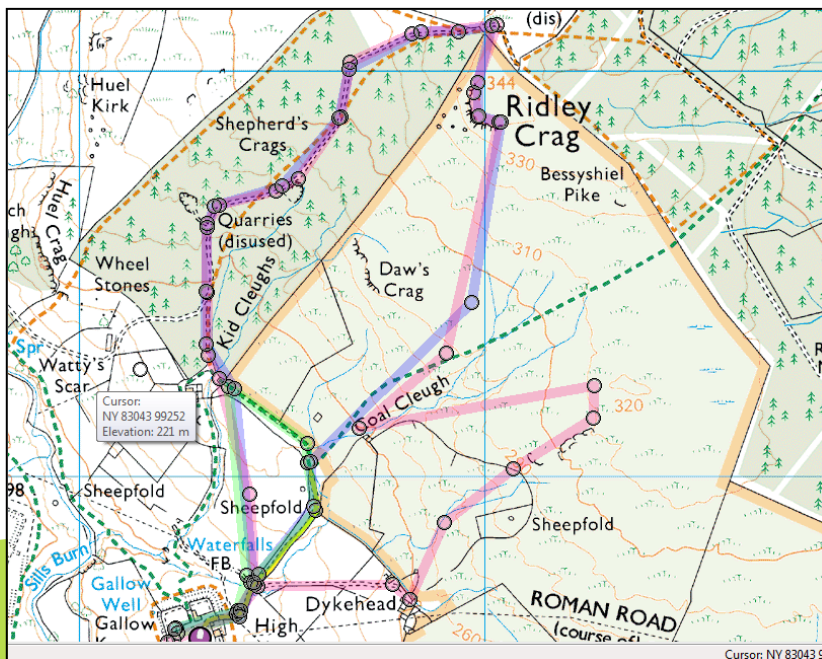

# Border Reiver Fell Races

Saturday, September 27th

Under 10: 1 mile (1.6 km), 100ft (30m)

## Race routes:

- Green is for young children
- Blue is for older children
- Pink route is for adults

**Directions:** From Hexham take the A68 north, turn left where the A696 joins the A68, signposted Edinburgh. Turn right 3/4 mile after the Redesdale Arms, at the 30mph sign for Rochester. Approx 40 minutes from Hexham.

*For Sat Nav: NE19 1RB.*